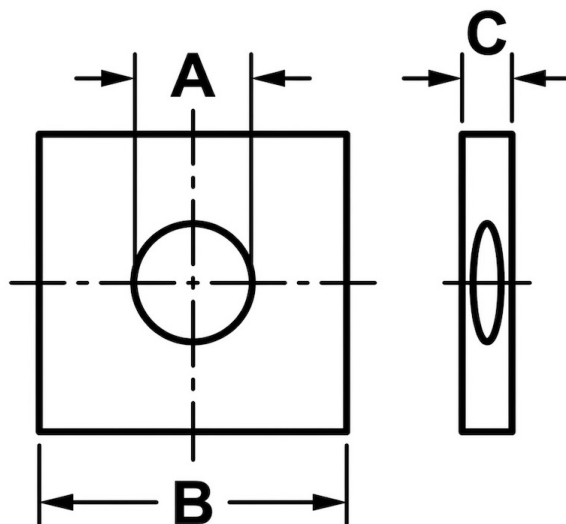

A4 Stainless Steel Square Plate Washer

Product	A (mm)	B (mm)	C (mm)
10mm Square Washer	11	50	3
12mm Square Washer	13	50	3

Note - Product sizes are liable to change from time to time, if your dimension requirements are critical, please contact us.