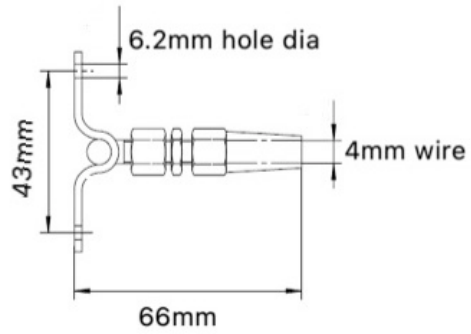

Stainless Steel Wire Rope Swageless Toggle Strap

**Product**

4mm Swageless Toggle Strap

Suit Wire Dia (mm)

4

Note - Product sizes are liable to change from time to time, if your dimension requirements are critical, please contact us.